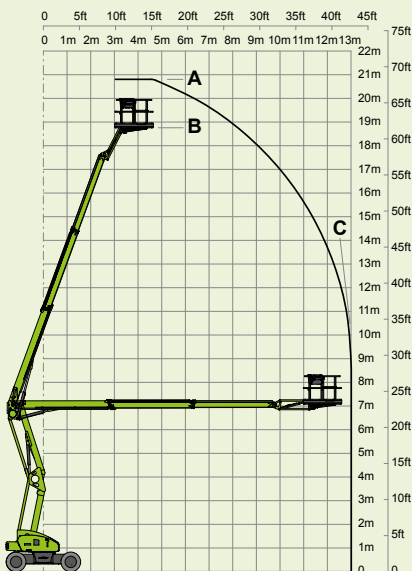

SiOPS® toughcage Niftylink® Gen² Hybrid

niftylift

Chalkdell Drive, Shenley Wood,
Milton Keynes, MK5 6GF
England, United Kingdom
+44 1908 223456
sales@niftylift.com
www.niftylift.com