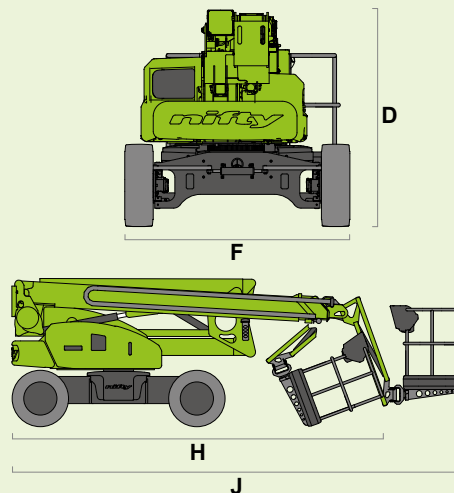

SiOPS® toughcage Niftylink® Gen² Hybrid

niftylift

Chalkdell Drive, Shenley Wood,
Milton Keynes, MK5 6GF
England, United Kingdom
+44 1908 223456
sales@niftylift.com
www.niftylift.com