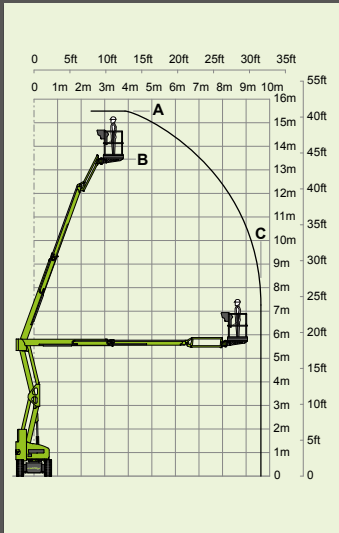

nifty SP45N

51ft
(A)

44ft
(B)

32ft
(C)

15980lbs

500lbs

150°

180°

4ft 11in x 2ft 8in

6ft 6in

4ft 11in

16ft 2in

21ft

2.2mph

11ft 6in

25%
14°

All-Electric
Hybrid²