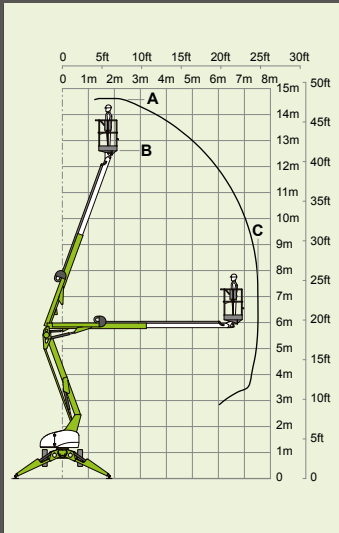

# nifty TM34

40ft 6in  
(A)

34ft  
(B)

16ft 6in  
(C)

2630lbs

500lbs

3ft 7in x 2ft 2in

6ft 3in

1.5m  
4ft 11in

8ft 10in

18ft 10in

**Bi-Energy**  
D P + -

5ft 3in

12ft 6in

18ft 3in

Option

**Bi-Energy**

# nifty *TM50*

56ft  
(A)

49ft 6in  
(B)

28ft 6in  
(C)

kg/lb 4760lbs

kg/lb 500lbs

Option

3ft 7in x 2ft 2in