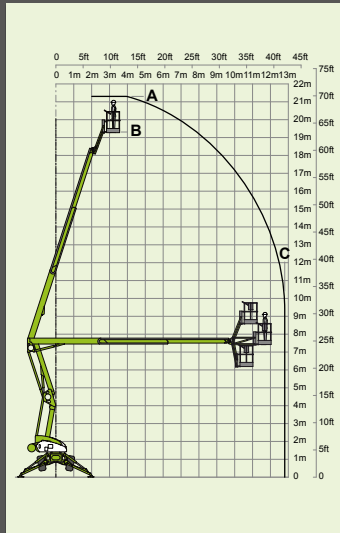

# nifty SD64 4x4x4

70ft  
(A)

63ft 6in  
(B)

42ft  
(C)

8700lbs

500lbs

150°

100°

5ft 11in x 2ft 9in

7ft 5in

6ft 9in

13ft 9in

20ft 2in

5.6mph

11ft 6in

45%  
24°

# nifty TD34TN

40ft  
(A)

33ft 6in  
(B)

20ft  
(C)

4170lbs

500lbs

3ft 7in x 2ft 2in

6ft 3in