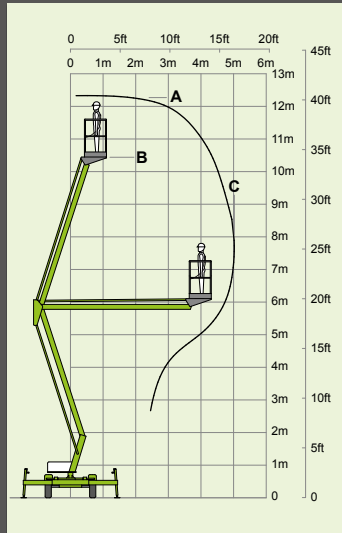

# nifty TM34

40ft 6in  
(A)

34ft  
(B)

16ft 6in  
(C)

2630lbs

500lbs

3ft 7in x 2ft 2in

6ft 3in

1.5m  
4ft 11in

8ft 10in

18ft 10in

**Bi-Energy**  
D P + -

# nifty TM34T

40ft  
(A)

33ft 6in  
(B)

20ft  
(C)

3100lbs

500lbs

3ft 7in x 2ft 2in

6ft 3in

4ft 11in

11ft 8in

14ft 9in

Option

**Bi-Energy**