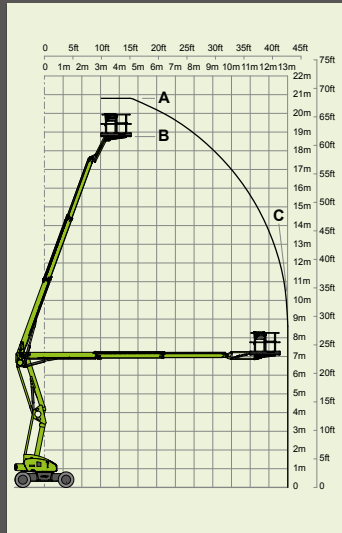

* Alternate Cage Option