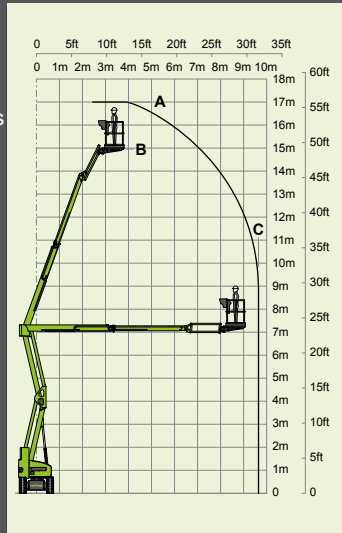

1.5m  
4ft 11in

8ft 10in

18ft 10in

**Bi-Energy**  
D P + -

# nifty SP50N

56ft  
(A)

49ft 6in  
(B)

32ft  
(C)

17155lbs\*/16870lbs

500lbs

150°

180°

4ft 11in x 2ft 8in

6ft 6in

4ft 11in

16ft 2in

21ft

2.2mph

11ft 6in

25%  
14°

# nifty SP50 4x4

56ft 6in  
(A)

50ft  
(B)

31ft  
(C)

11020lbs

500lbs

150°

180°