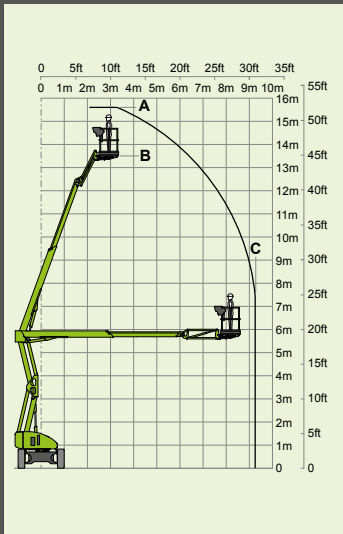

# nifty SP45 4x4

51ft 6in  
(A)

45ft  
(B)

31ft  
(C)

kg/lb 9920lbs\*/10580lbs

kg/lb 500lbs

150°

180°

5ft 11in x 2ft 9in

6ft 11in

6ft 7in

15ft 9in

20ft 10in

3.7mph

12ft 2in

45%  
24°

# nifty SP50N

56ft  
(A)

49ft 6in  
(B)

32ft  
(C)

17155lbs\*/16870lbs

500lbs

150°

180°