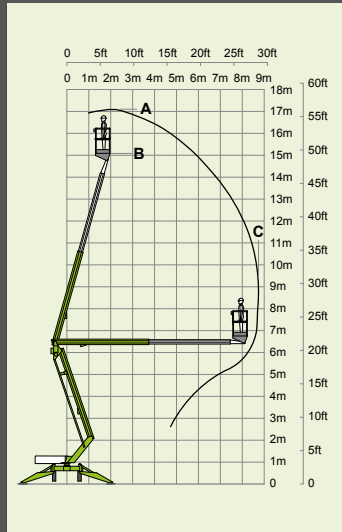

1.5m  
4ft 11in

8ft 10in

18ft 10in

**Bi-Energy**  
D P + -

# nifty *TM50*

56ft  
(A)

49ft 6in  
(B)

28ft 6in  
(C)

kg/lb 4760lbs

kg/lb 500lbs

Option

3ft 7in x 2ft 2in

7ft

5ft 5in

14ft 5in

20ft 4in

Option

**Bi-Energy**  

# nifty **TM64**

69ft  
(A)

62ft 6in  
(B)

39ft 6in  
(C)

7700lbs

500lbs

100°

4ft 7in x 2ft 4in