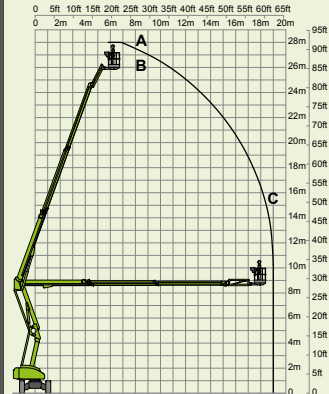

nifty SP85 4x4

92ft
(A)

85ft 6in
(B)

62ft
(C)

kg/lb 32300lbs

kg/lb 620lbs

150°

180°

7ft 10in x 2ft 11in

8ft 10in

8ft 2in

23ft 11in

30ft 5in

3mph

19ft 4in

40%
22°

Hybrid²