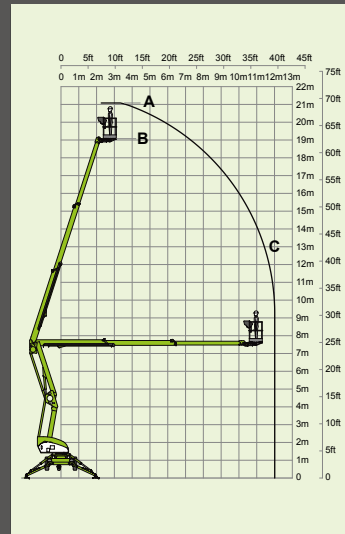

1.5m  
4ft 11in

8ft 10in

18ft 10in

**Bi-Energy**  
D P + -

# nifty **TM64**

69ft  
(A)

62ft 6in  
(B)

39ft 6in  
(C)

7700lbs

500lbs

100°

4ft 7in x 2ft 4in

7ft 5in

5ft 11in

14ft 1in

22ft 10in

# nifty SP34N

40ft  
(A)

33ft 6in  
(B)

20ft  
(C)

7575lbs

500lbs

3ft 7in x 2ft 2in

6ft 3in