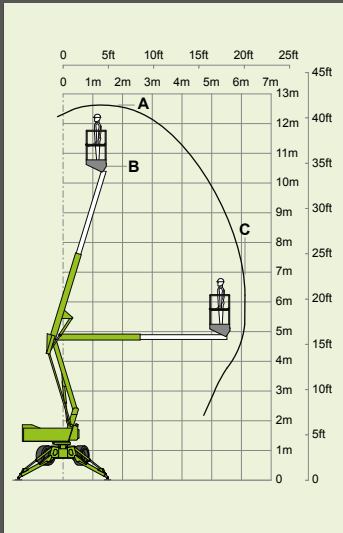

# nifty SD34T 4x4

42ft  
(A)

35ft  
(B)

20ft  
(C)

4980lbs

500lbs

3ft 7in x 2ft 2in

6ft 5in

5ft 1in

10ft 6in

12ft 10in

3.6mph

12ft 10in

45%  
24°

**Bi-Energy**

# nifty SD50 4x4

56ft  
(A)

49ft 6in  
(B)

28ft 6in  
(C)

6000lbs

500lbs

Option

3ft 7in x 2ft 2in