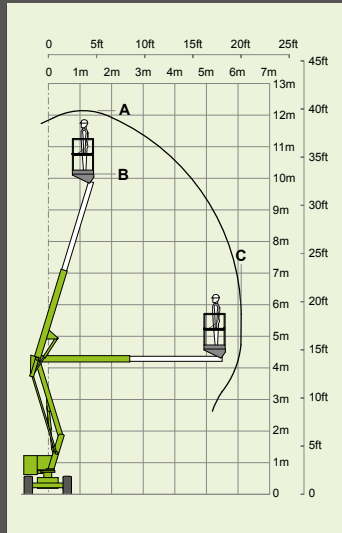

# nifty **TM64**

69ft  
(A)

62ft 6in  
(B)

39ft 6in  
(C)

7700lbs

500lbs

100°

4ft 7in x 2ft 4in

# nifty SP34N

40ft  
(A)

33ft 6in  
(B)

20ft  
(C)

7575lbs

500lbs

3ft 7in x 2ft 2in

6ft 3in

4ft 11in

13ft 5in

2.1mph

13ft 9in

25%  
14°

**Bi-Energy**

# nifty SP34 4x4

40ft  
(A)

33ft 6in  
(B)

20ft  
(C)

kg/lb 7650lbs

kg/lb 500lbs

3ft 7in x 2ft 2in

6ft 5in