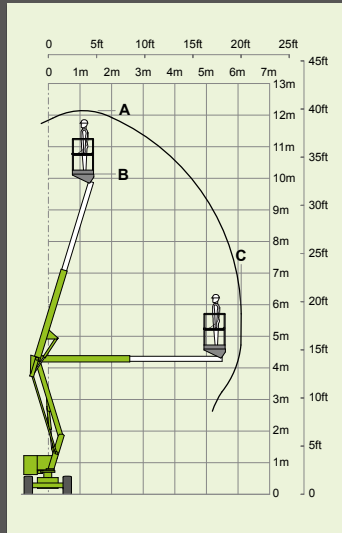

# nifty SP34 4x4

40ft  
(A)

33ft 6in  
(B)

20ft  
(C)

kg/lb 7650lbs

kg/lb 500lbs

3ft 7in x 2ft 2in

6ft 5in

5ft 3in

13ft 5in

2.2mph

14ft 1in

30%  
17°

Bi-Energy

# nifty SP45N

51ft  
(A)

44ft  
(B)

32ft  
(C)

15980lbs

500lbs

150°

180°

4ft 11in x 2ft 8in

6ft 6in

4ft 11in

16ft 2in

21ft

2.2mph

11ft 6in

25%  
14°