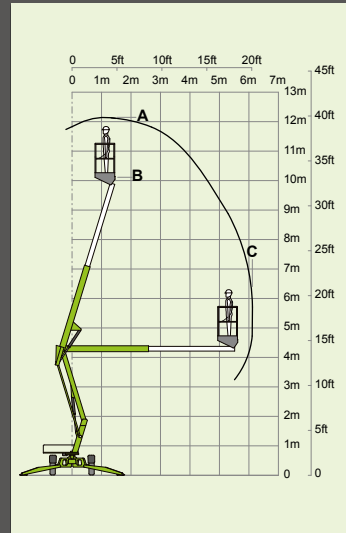

1.5m  
4ft 11in

8ft 10in

18ft 10in

**Bi-Energy**  
D P + -

# nifty TM34T

40ft  
(A)

33ft 6in  
(B)

20ft  
(C)

3100lbs

500lbs

3ft 7in x 2ft 2in

6ft 3in

4ft 11in

11ft 8in

14ft 9in

Option

**Bi-Energy**

# nifty TM42T

48ft 6in  
(A)

42ft  
(B)

25ft  
(C)

3915lbs

500lbs

4ft 7in x 2ft 4in

6ft 7in