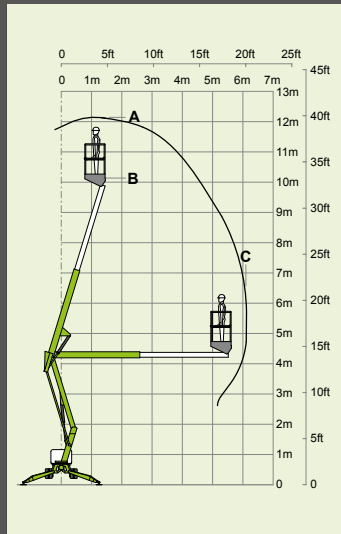

# nifty TD34TN

40ft  
(A)

33ft 6in  
(B)

20ft  
(C)

4170lbs

500lbs

3ft 7in x 2ft 2in

6ft 3in

2ft 7in

3ft 9in

9ft 10in

13ft

1mph

60%  
31°

# nifty TD34T

40ft  
(A)

33ft 6in  
(B)

20ft  
(C)

4170lbs

500lbs

3ft 7in x 2ft 2in

6ft 3in