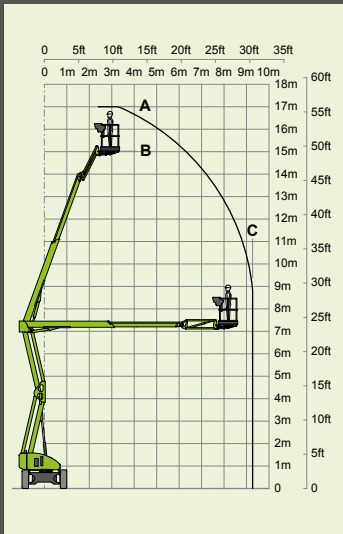

# nifty SP50 4x4

56ft 6in  
(A)

50ft  
(B)

31ft  
(C)

11020lbs

500lbs

150°

180°

5ft 11in x 2ft 9in

6ft 11in

6ft 7in

15ft 9in

20ft 10in

3.7mph

12ft 2in

45%  
24°

# nifty SP64 4x4

68ft 6in  
(A)

62ft  
(B)

42ft 8in  
(C)

14730lbs

600lbs  
\*550lbs

150°

160°