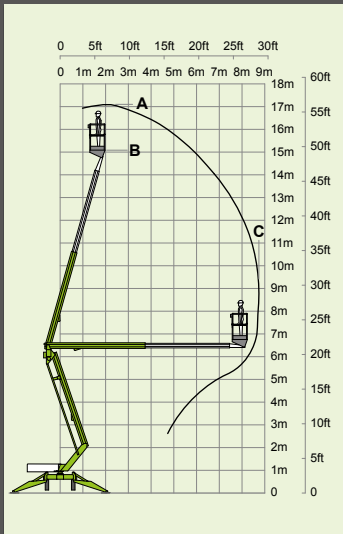

5ft 1in

10ft 6in

12ft 10in

3.6mph

12ft 10in

45%  
24°

**Bi-Energy**

# nifty SD50 4x4

56ft  
(A)

49ft 6in  
(B)

28ft 6in  
(C)

6000lbs

500lbs

Option

3ft 7in x 2ft 2in

7ft 3in

5ft 3in

14ft 5in

18ft 4in

5.2mph

17ft

30%  
17°

**Bi-Energy**  
D P +

# nifty SD64 4x4x4

70ft  
(A)

63ft 6in  
(B)

42ft  
(C)

8700lbs

500lbs

150°

100°